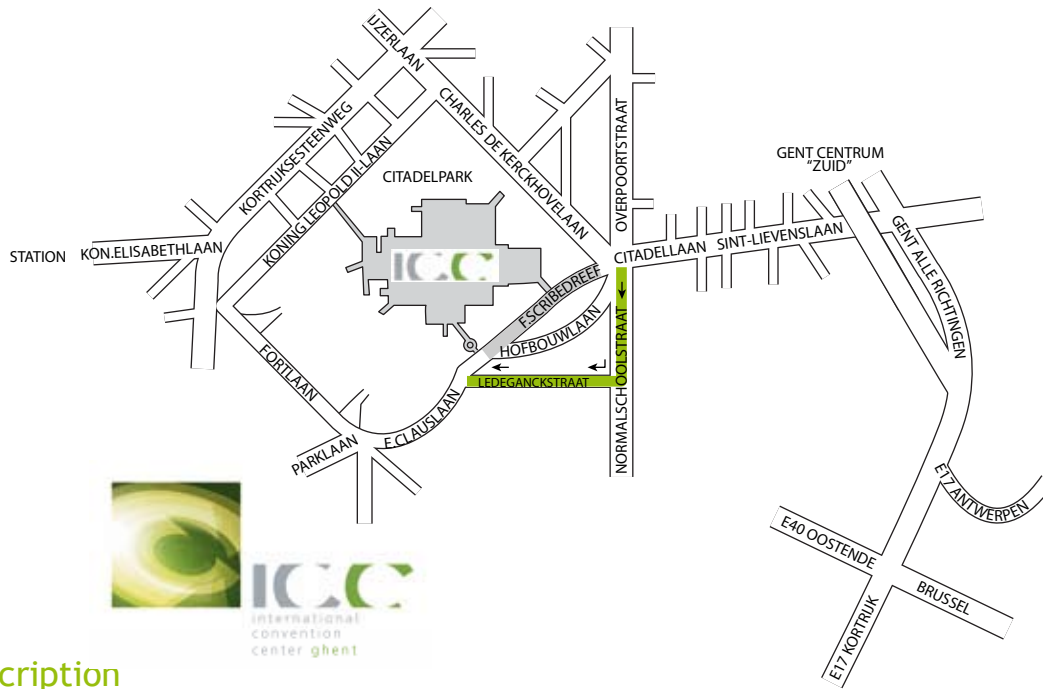

Route to the ICC Ghent

Citadelpark
B-9000 GENT
Green phone: 0800 924 29
Tel. +32 (0)9 242 89 00
Fax +32 (0)9 242 89 01

Route description

Coming from Antwerp

take the E17 highway direction Ghent
take exit 'Gent Centrum'

Coming from Kortrijk, Lille, Paris

take the E17 highway direction Antwerp
take exit 'Gent Centrum'

Coming from Brussels

take the E40 highway direction Ghent- Oostende
take the exit 'Zwijnaarde', follow E17 Antwerp
Sort left and follow 'Gent Centrum'

Coming from Oostende, London

take the E40 highway direction Brussels - Ghent
take the exit 'Zwijnaarde', follow E17 Antwerp
Sort left and follow 'Gent Centrum'

Next :

Take the exit 'other directions' (you are leaving the highway)
Turn left at the traffic light beneath the viaduct into the Sint-Lievens avenue
Get in the left lane
Turn left at the second traffic light into the Normalschool street
Take the first street on your right
Follow the Ledeganck street until the end
The ICC international convention center ghent is right in front of you

GPS

Select 'Kantienberg'

When arriving by train or by bus

Following buses have a bus stop at the Ledeganck street, right across the entrance of the ICC ghent:
Buses 9, 28, 34, 35, 36, 55, 57, 58, 7, 71, 72, 76, 77, 94, 95

All of these buses, including the buses 73 and 74 drive from the Ledeganck street to the station Ghent- Sint-Pieters

www.nmbs.be - www.delijn.be